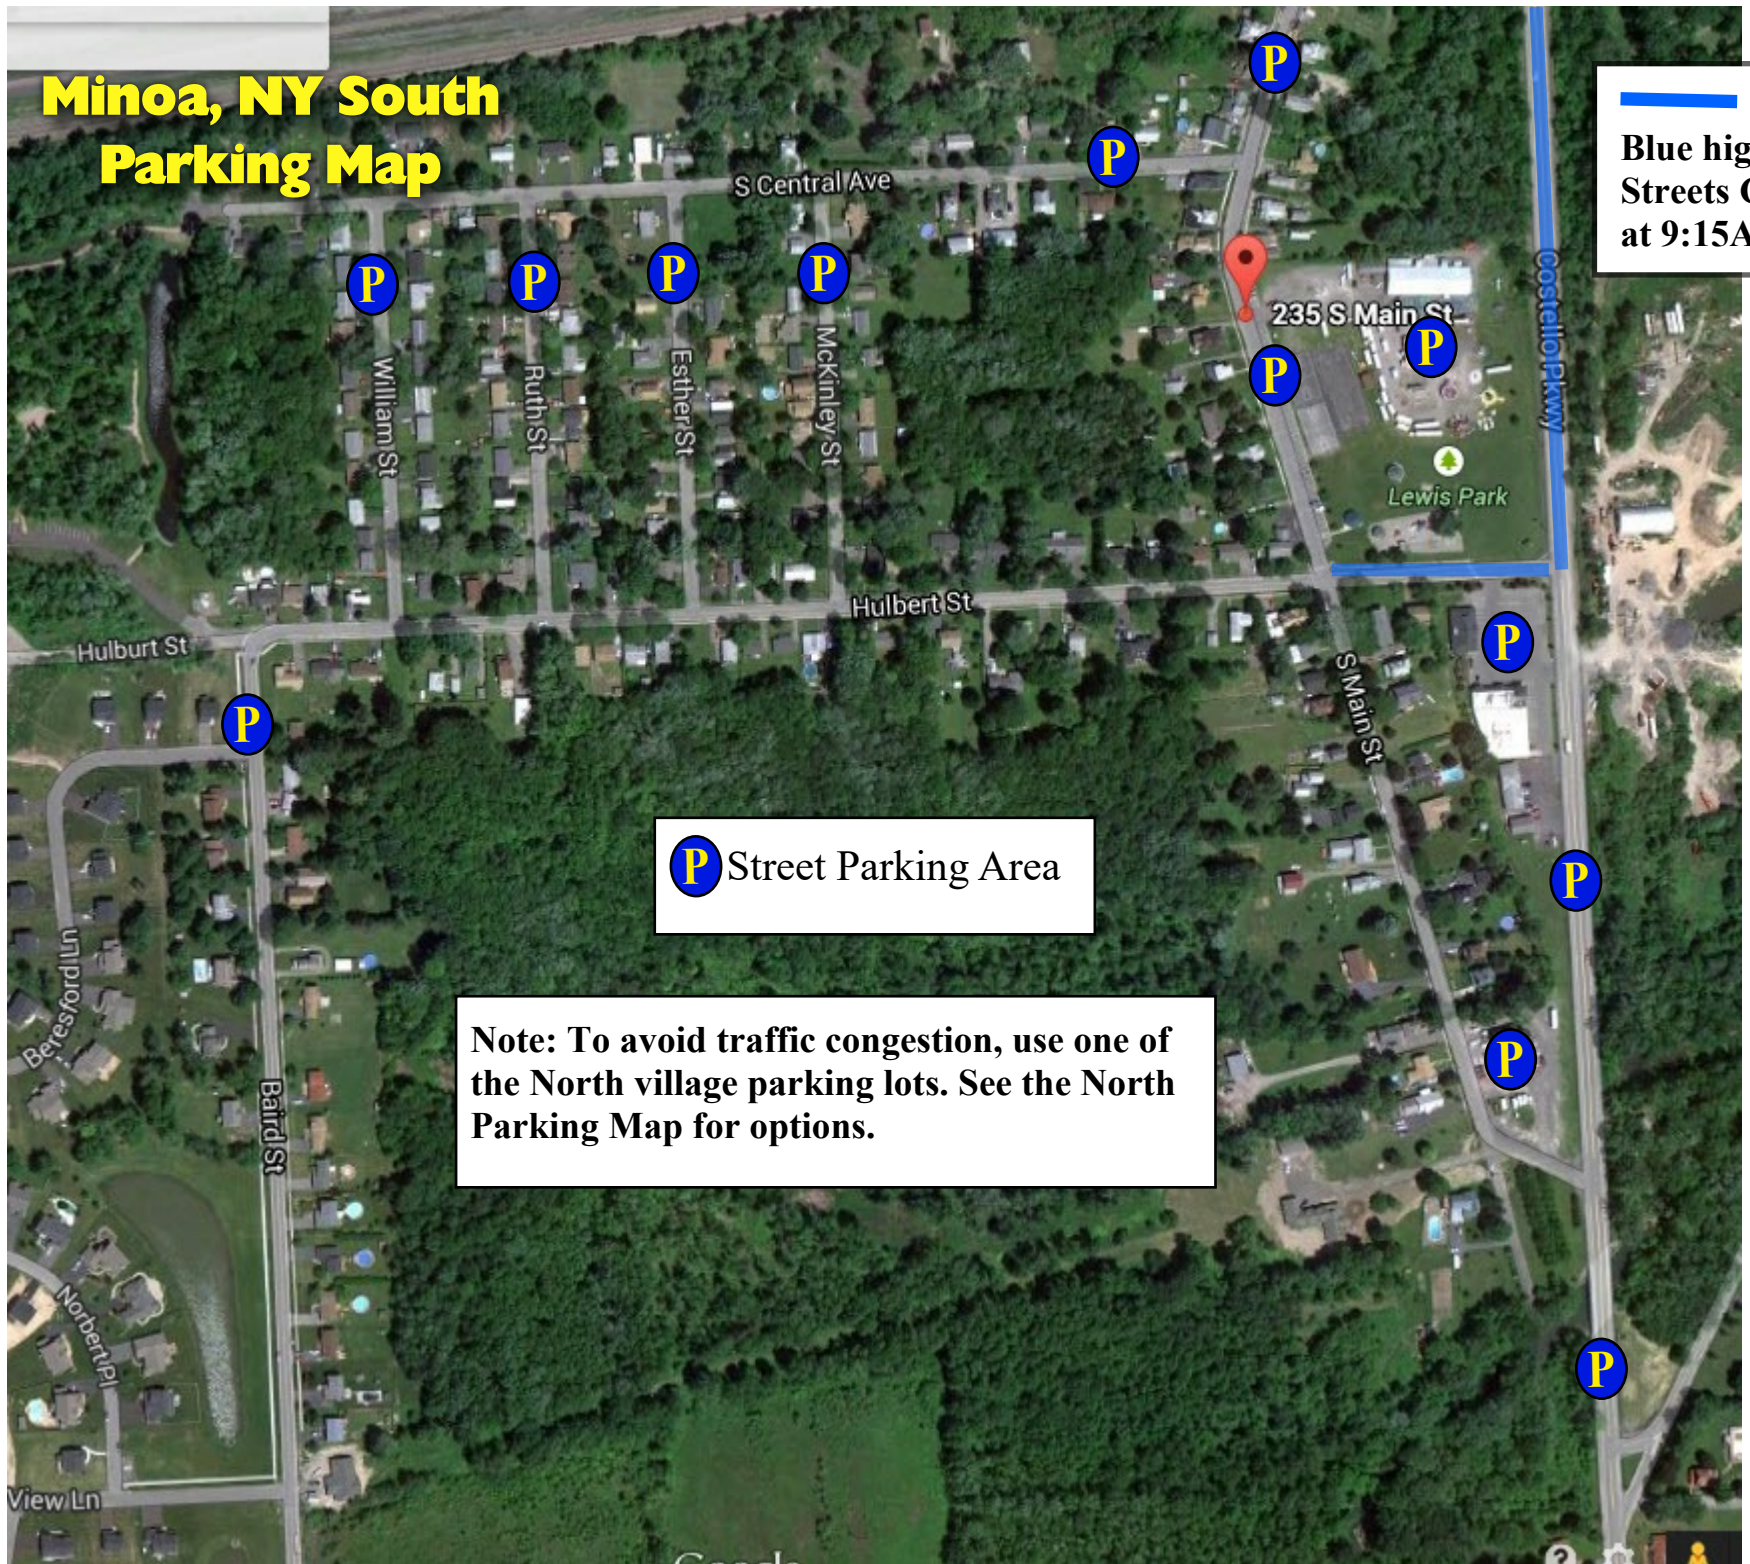

# Minoa, NY South Parking Map

Blue highlight  
Streets Close  
at 9:15AM

**P** Street Parking Area

**Note: To avoid traffic congestion, use one of the North village parking lots. See the North Parking Map for options.**