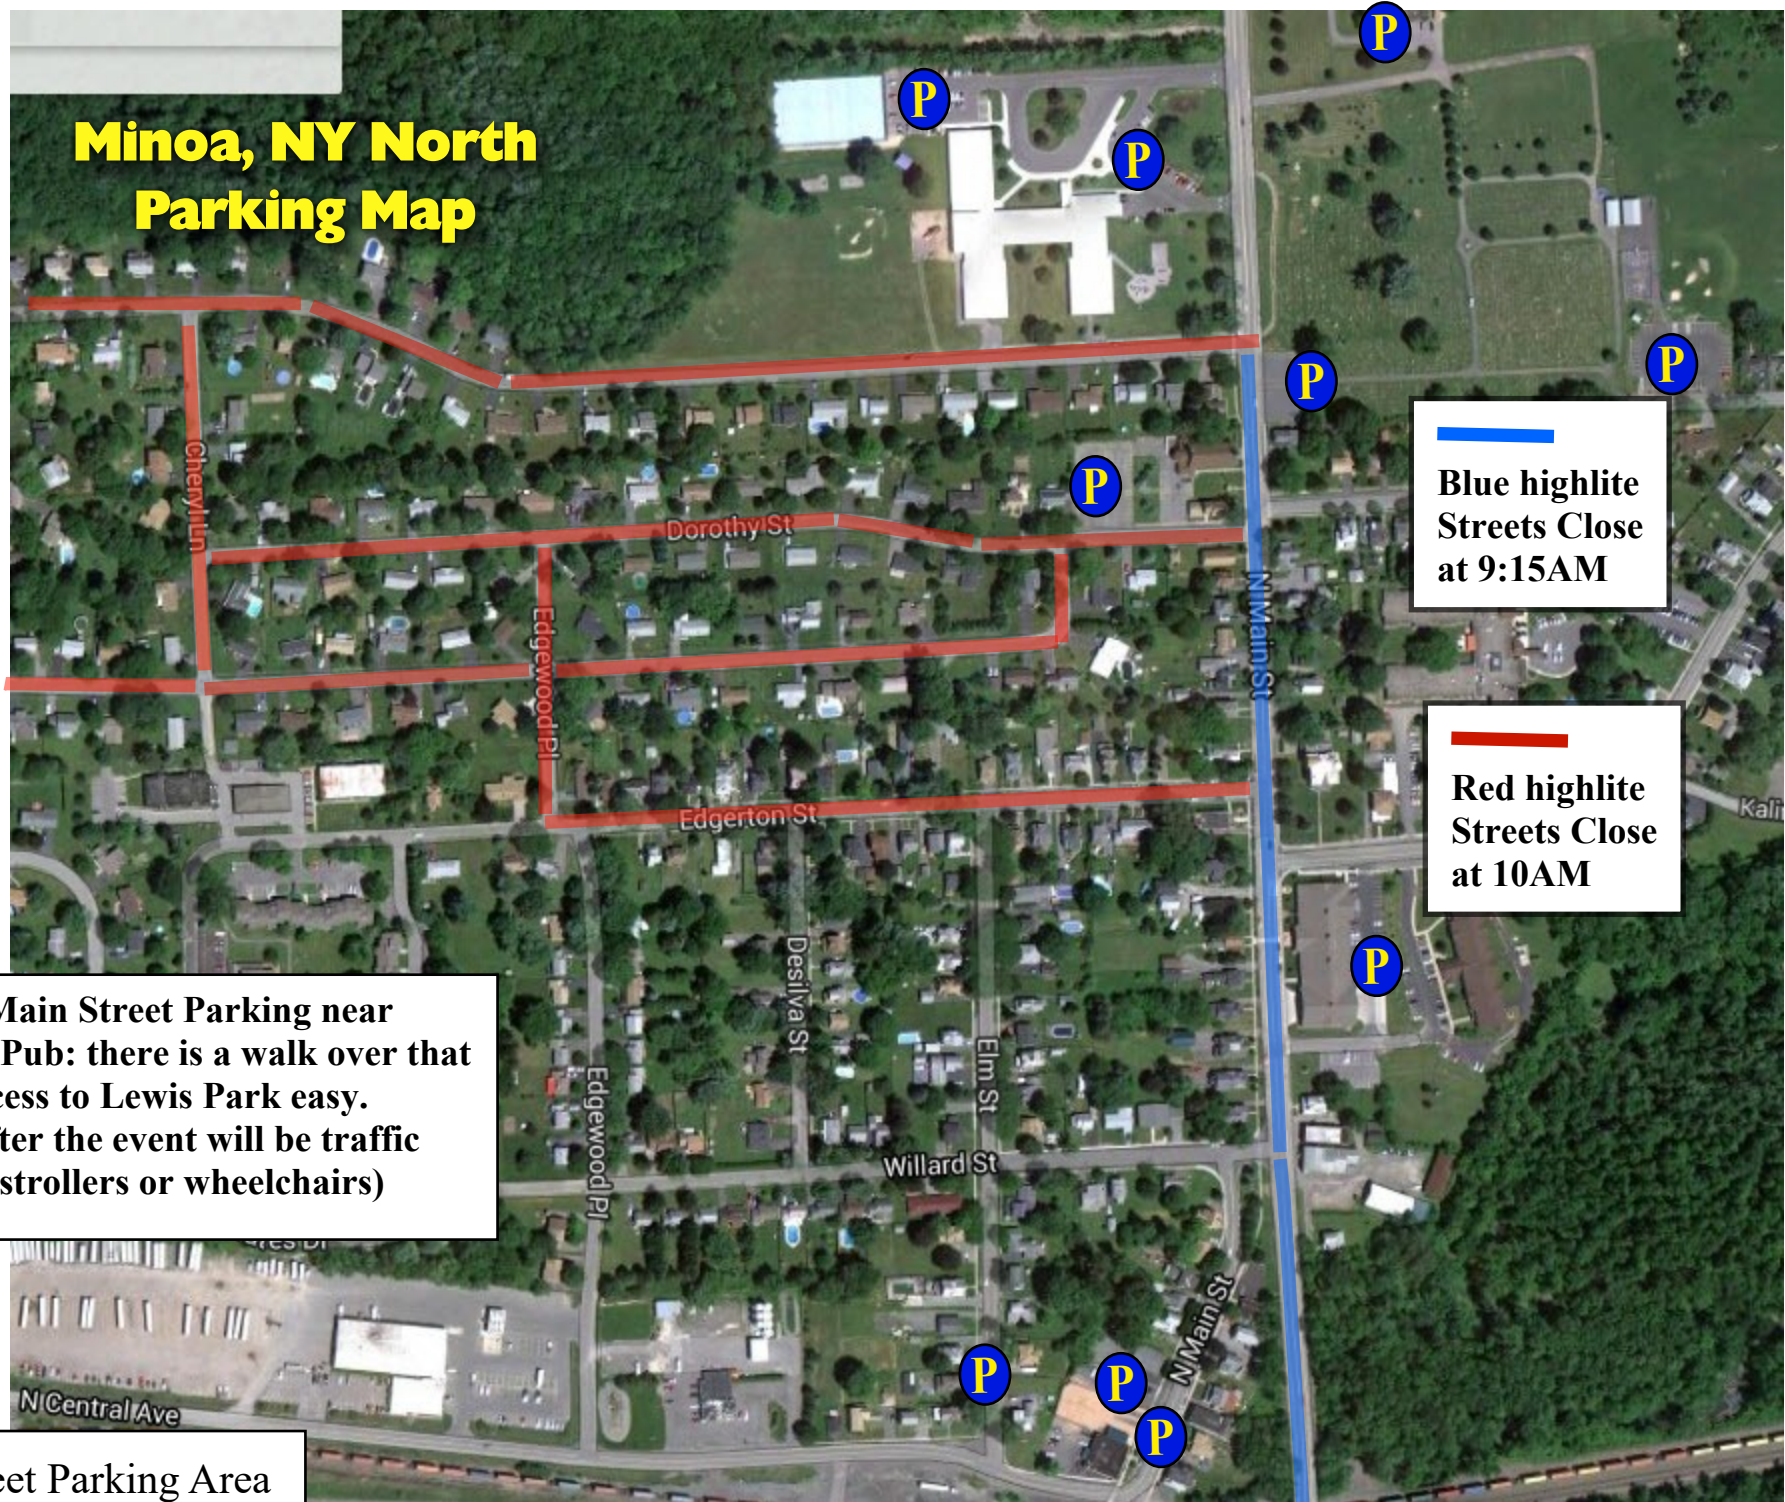

# Minoa, NY North Parking Map

**Blue highlight**  
Streets Close  
at 9:15AM

**Red highlight**  
Streets Close  
at 10AM

**Note: N. Main Street Parking near Trappers Pub: there is a walk over that makes access to Lewis Park easy. Exiting after the event will be traffic free. (No strollers or wheelchairs)**

**P** Street Parking Area